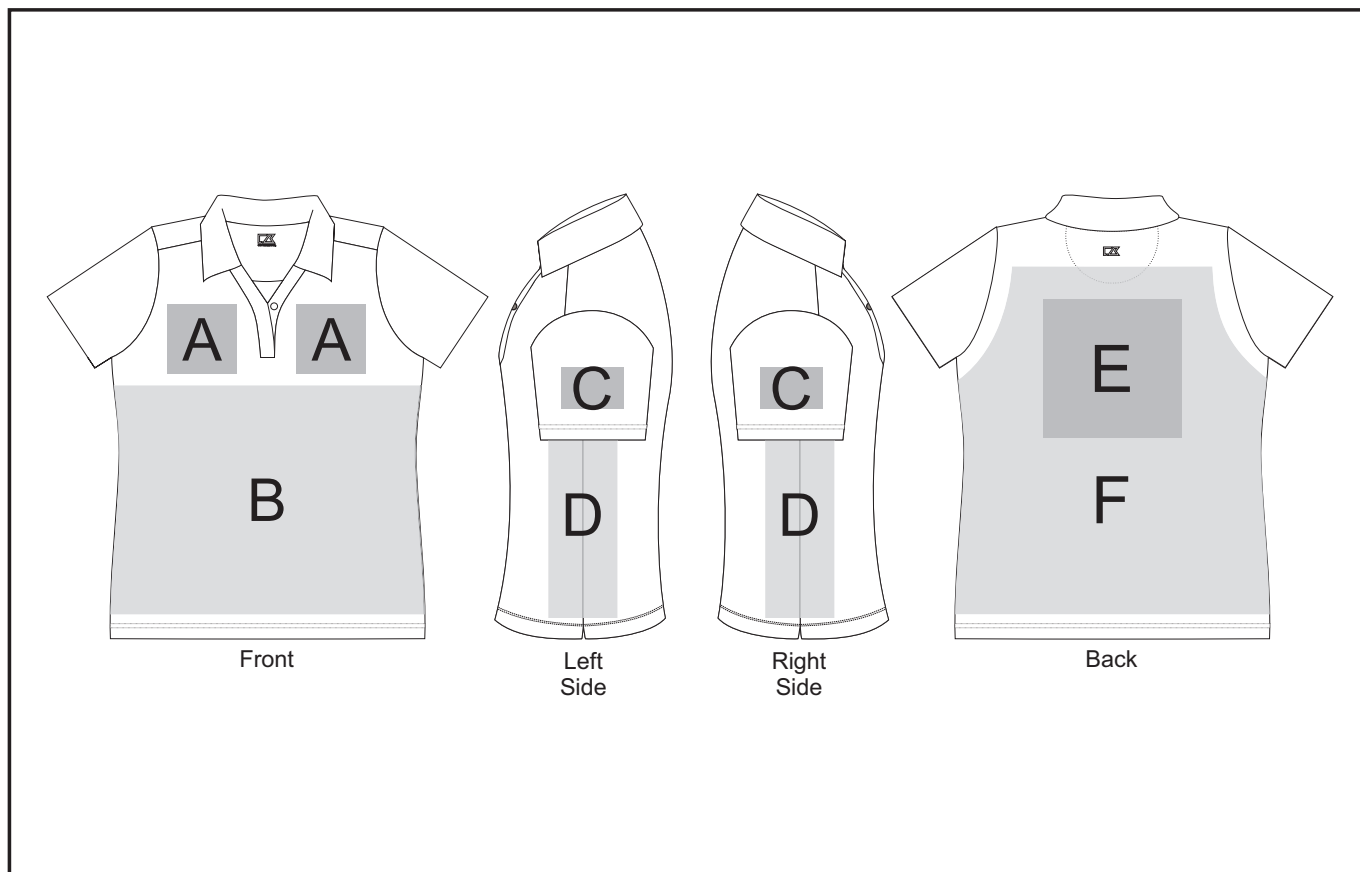

CB-9907

Ladies Legacy Golf Shirt

Also available in

Check Logo24
guide and t's & c's

Need to know:

- Includes 1-Position Embroidery **OR** 1-Position Laser **OR** 1-Position Deboss (setup fee applies)
- **NO Laser on piping**
- **Laser can be branded over zips and seams**

Branding Options:

Position A

1. Embroidery (EMB) - 9 colours
Size: 100mm diameter
2. Deboss (BOS)
Size: 100mm wide x 60mm high
3. Laser Engrave (LG) - Tone on tone
Size: 100mm wide x 80mm high

4. Digital Transfer Clothing (DTC) - Full colour
Size: 100mm wide x 100mm high

Position B

1. Laser Engrave (LG) - Tone on tone
Size: 297mm wide x 210mm high
2. Digital Transfer Clothing (DTC) - Full colour
Size: 297mm wide x 210mm high

Position F

1. Laser Engrave (LG) - Tone on tone
Size: 297mm wide x 210mm high
3. Digital Transfer Clothing (DTC) - Full colour
Size: 297mm wide x 210mm high

Position C

1. Embroidery (EMB) - 9 colours
Size: 80mm diameter
2. Deboss (BOS)
Size: 90mm wide x 60mm high
3. Laser Engrave (LG) - Tone on tone
Size: 100mm wide x 60mm high
4. Digital Transfer Clothing (DTC) - Full colour
Size: 100mm wide x 60mm high